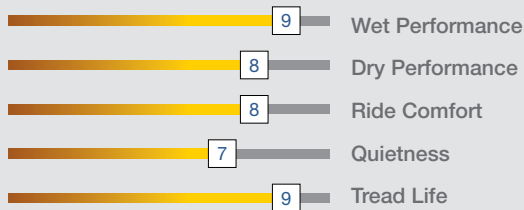

# PARAGON RIDGERUNNER A/T

R, S AND T SPEED RATED  
UTQG 500 A B

### 40,000 Mile Limited Treadwear Warranty

The Paragon Ridgerunner A/T is a premium all-terrain tire that can handle on-and-off road terrains with ease. With an advanced tread pattern and aggressive sidewall the Paragon Ridgerunner A/T delivers exceptional traction on all road conditions. Along with strength and durability it still delivers a smooth and quiet ride for cruising.

- Modern aggressive AT design.
- Multi width shoulder grooves improves wet grip.
- Stair-step tread grooves improves water evacuation and stone retention. High tensile strength bead wire.
- Jointless Bead Cover: spiral steel band wrapped around beads improves the structural rigidity of the tire resulting in a smooth ride.
- Extra Poly Ply for added strength.
- Rim protector
- Severe Winter Service 3PMS certification denotes a true winter tire, meets severe snow service requirements of RMA/ RAC standards.