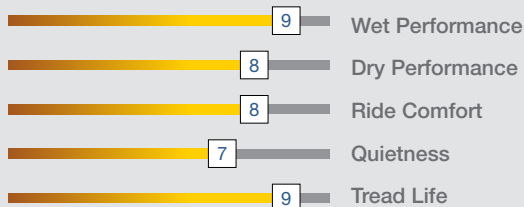

# PARAGON RIDGERUNNER A/T

R, S AND T SPEED RATED  
UTQG 500 A B

### 50,000 Mile Limited Treadwear Warranty

\* Mileage warranty does not apply to LT designated tires.

The Paragon Ridgerunner A/T is a premium all-terrain tire that can handle on-and-off road terrains with ease. With an advanced tread pattern and aggressive sidewall the Paragon Ridgerunner A/T delivers exceptional traction on all road conditions. Along with strength and durability it still delivers a smooth and quiet ride for cruising.

- Modern aggressive AT design.
- Multi width shoulder grooves improves wet grip.
- Stair-step tread grooves improves water evacuation and stone ejection. High tensile strength bead wire.
- Jointless Bead Cover: spiral steel band wrapped around beads improves the structural rigidity of the tire resulting in a smooth ride.
- Extra Poly Ply for added strength.
- Rim protector
- Severe Winter Service 3PMS certification denotes a true winter tire, meets severe snow service requirements of RMA/ RAC standards.