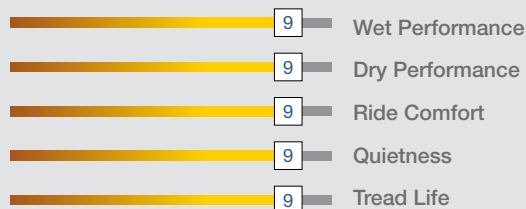

PARAGON TOUR A/S

**H, T AND V AND W SPEED RATED
UTQG 420 A A AND 420 A B**

60,000 Mile Limited Treadwear Warranty

The Paragon Tour A/S tire is an all-season touring tire engineered to deliver exceptional handling and all-season performance. The Paragon Tour A/S features 4 wide circumferential grooves to help channel water away quickly and efficiently delivering excellent wet weather traction. A modern non-directional tread design provides superior road feel and handling making the Tour A/S the perfect everyday tire.

- Modern non-directional all-season tread design.
- Variable pitch tread design for low noise performance.
- Silica compound for superior wet traction and reduced rolling resistance.
- Jointless Bead Cover: spiral steel band wrapped around beads improves the structural rigidity of the tire resulting in a smooth ride.
- Higher sidewall turn-up provides improved sidewall strength and durability.