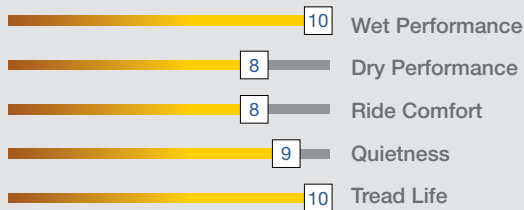

# PARAGON TOUR CUV P-METRIC

**H, Q, R, S AND T SPEED RATED  
UTQG 700 A B AND 700 A A**

### 40,000 Mile Limited Treadwear Warranty

The Paragon Tour CUV is engineered to deliver a combination of comfort and performance on SUVs and cross-over vehicles. A staggered tread block design provides a quiet, superior ride while full-depth sipes deliver exceptional all-weather traction throughout its long life. The Paragon Tour CUV features a specially formulated compound for enhanced tread life.