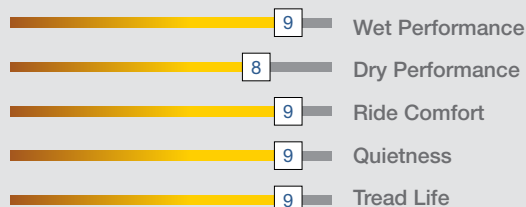

PARAGON TOUR SUV

60,000 Mile Limited Treadwear Warranty

The TOUR SUV is tailored for SUV drivers pursuing excellence in both comfort and drivability. The TOUR SUV stays in tune with the driver's needs for responsive handling and traction, incorporating the need for a quiet, comfortable cabin, while ensuring vehicle size and weight requirements are met. Available in a modern size range and backed by a premium mileage warranty, the TOUR SUV is engineered to deliver and enhance the driving experience specifically for today's SUV's and CUV's.

- **Wet Handling:** Broad circumferential grooves integrated with shoulder lateral grooves, provide effective water evacuation, ensuring exceptional wet traction.
- **Premium Mileage:** High mileage tread compounds formulated via advanced mixing technology are used with optimized contact footprint to promote longer tread life
- **Quiet Cabin:** Frequency staggering technology and multi-pitch design are optimized by SPSS noise simulation technology ensuring minimal road noise